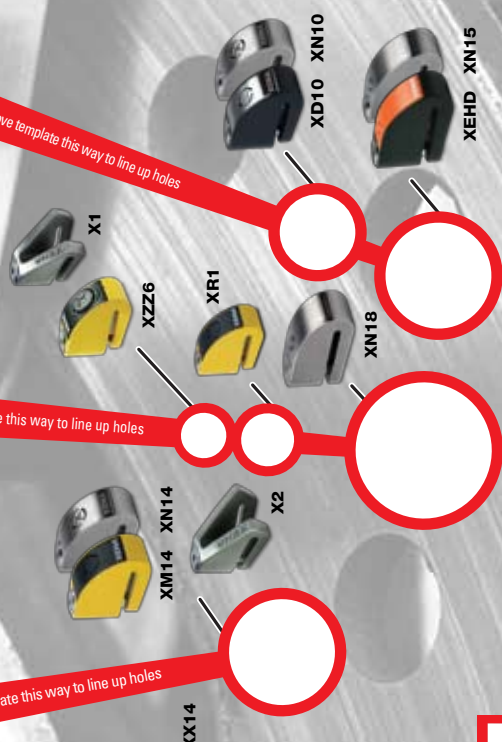

www.xenasecurity.com

Copyright © MGX Asia Ltd. All rights reserved.

Check disc thickness here >

DISCLOCKTM
ALARM
XENA ALARMED DISC-LOCK

XENA 
INTELLIGENT SECURITY

DISCLOCKTM
ALARM
110dB
STRONG

High-grade steel locks with independent smart alarm technology built right in.