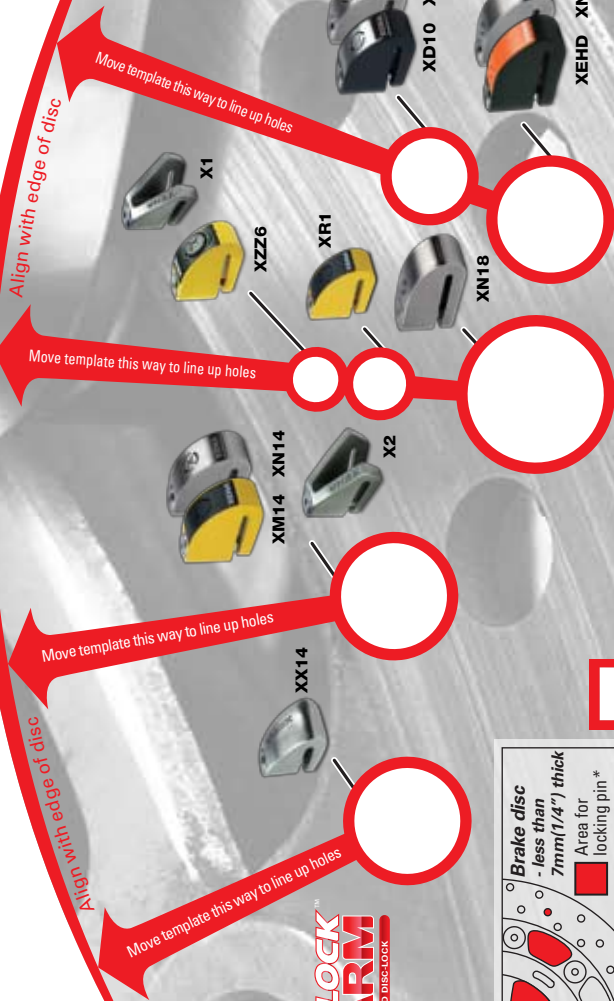

www.xenasecurity.com

Copyright © MGX Asia Ltd. All rights reserved.

Check disc thickness here >

DISCLOCKTM
ALARM
XENA ALARMED DISC-LOCK

XENA 
INTELLIGENT SECURITY

DISCLOCKTM
ALARM
110dB
STRONG

High-grade steel locks with independent smart alarm technology built right in.