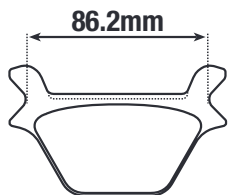

FA200 104 x 62.5 x 11mm

INCLUDES STEEL
SLIDER SHIMS

MATERIAL AVAILABILITY												
FA	X	V	R	HH	SV	MXS	SXR	EPFA	GPFA	GPFAX	SFA	SFAHH
✓		✓		✓				✓				

HARLEY DAVIDSON
FXD/FXDL/FXDWG/FXR/FXRS/FXRT
/FXRD/FXLR
FXST, FXSTB, FXSTC, FXSTS, FLST, FLSTC, FLSTF, Late 87-99 R

FLSTS, FLSTN
XL/XLH/XLCH/XLS/XLX
Late 87-99 R

LYNDALL BRAKES
PAD REF 7058

FA201 104 x 62.5 x 11.5mm

MATERIAL AVAILABILITY												
FA	X	V	R	HH	SV	MXS	SXR	EPFA	GPFA	GPFAX	SFA	SFAHH
✓		✓		✓								

LYNDALL BRAKES
PAD REF 7157

FA203 81 x 42 x 9.5mm

MATERIAL AVAILABILITY												
FA	X	V	R	HH	SV	MXS	SXR	EPFA	GPFA	GPFAX	SFA	SFAHH
✓				✓								

HONDA
CBR 600 F2
91-94 F

FA208 78 x 41 x 9mm

MATERIAL AVAILABILITY												
FA	X	V	R	HH	SV	MXS	SXR	EPFA	GPFA	GPFAX	SFA	SFAHH
	✓		✓			✓		✓				