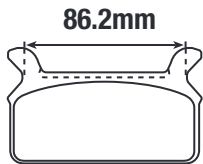

FA200 104 x 62.5 x 11mm

INCLUDES STEEL
SLIDER SHIMS

MATERIAL AVAILABILITY												
FA	X	V	R	HH	SV	MXS	SXR	EPFA	GPFA	GPFAX	SFA	SFAHH
✓		✓		✓				✓				

HARLEY DAVIDSON
FXD/FXDL/FXDWG/FXR/FXRS/FXRT
/FXRD/FXLR
FXST, FXSTB, FXSTC, FXSTS, FLST, FLSTC, FLSTF, Late 87-99 R

FLSTS, FLSTN
XL/XLH/XLCH/XLS/XLX
Late 87-99 R

LYNDALL BRAKES
PAD REF 7058

FA201 104 x 62.5 x 11.5mm

MATERIAL AVAILABILITY												
FA	X	V	R	HH	SV	MXS	SXR	EPFA	GPFA	GPFAX	SFA	SFAHH
✓		✓		✓								

LYNDALL BRAKES
PAD REF 7157

FA203 81 x 42 x 9.5mm

MATERIAL AVAILABILITY												
FA	X	V	R	HH	SV	MXS	SXR	EPFA	GPFA	GPFAX	SFA	SFAHH
✓				✓								

HONDA
CBR 600 F2
91-94 F

FA208 78 x 41 x 9mm

MATERIAL AVAILABILITY												
FA	X	V	R	HH	SV	MXS	SXR	EPFA	GPFA	GPFAX	SFA	SFAHH
	✓		✓			✓		✓				